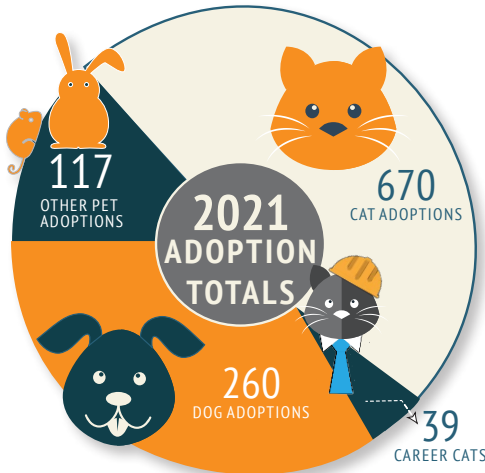

HERITAGE HUMANE SOCIETY'S 2021 IMPACT REPORT

93.77%

LIVE ANIMAL
RELEASE RATE

ADOPTIONS

1,445 LIVE OUTCOMES

- 1,086 ADOPTIONS
- 154 RETURN TO OWNERS
- 71 TRANSFERRED TO RESCUE PARTNERS

149 PETS TRANSFERRED IN

🐾 **21** DOGS 🐾 **117** CATS 🐾 **11** SMALL PETS

1,211 PETS ASSISTED THROUGH THE KIBBLE KITCHEN

Our Kibble Kitchen was here to provide pet food and supplies to families who needed support. We have partnerships with **Williamsburg House of Mercy** and **Grove Christian Outreach** to further our impact. This year we were able to provide assistance to more than **245 families!**

487  ACTIVE VOLUNTEERS

16,593  VOLUNTEER HOURS LOGGED

556  ANIMALS FOSTERED

110+  FIDO FIELD TRIPS FOR OUR DOGS

OTHER OUTCOMES

In 2021, a total of 1,495 animals came through Heritage Humane Society's doors. Of those, 134 pets remained in our care on December 31, 2021. The Heritage Humane Society is an open admission shelter and we take in animals in many different states of health. In addition, neonatal puppies and kittens born to mothers in stressful shelter situations face an uphill battle. Euthanasia at Heritage Humane Society is performed with kindness and dignity to relieve suffering and is part of providing humane care to animals who are suffering. In 2021: 11 animals died and 39 animals were euthanized at the Adoption Center or while in the care of our veterinary partner.